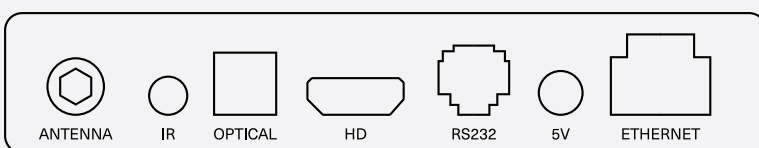

PRODUCT OVERVIEW

FaSTBox Luxury is designed for the exclusive needs of luxurious 5-star hotels and discerning IPTV and OTT clients. This state-of-the-art device features a powerful Amlogic S905X4 64-bit quad-core ARM® Cortex™ A55 CPU and G31™ MP2 GPU, ensuring a flawless, high-definition viewing experience with 4K UHD resolution.

Discover stunningly clear visuals and seamless performance, thanks to its advanced native video player with hardware video decoding up to 4K UHD. This eliminates image jitter, sound lag, and picture distortion, offering guests an immersive viewing experience. Powered by Android OS 11.0, FaSTBox Luxury integrates effortlessly with existing systems, providing enhanced security, performance, and flexibility.

Weighing just 250g, its sleek metallic case is a perfect match for luxurious interiors, adding a touch of elegance to any room. With advanced connectivity options including Power Over Ethernet (POE) and IR pass-through, installation and control are straightforward and efficient. The device also supports HTML5 through its embedded browser, ensuring compatibility with cutting-edge web technologies.

FaSTBox Luxury comes equipped with 2GB DDR3 memory and 16GB eMMC flash storage, enhancing its responsiveness and capacity for sophisticated applications. The package includes all necessary accessories such as an HDMI cable and power supply, ensuring a hassle-free setup. Elevate your hotel's tech amenities with FaSTBox Luxury — where elegance meets innovation.

PORTS