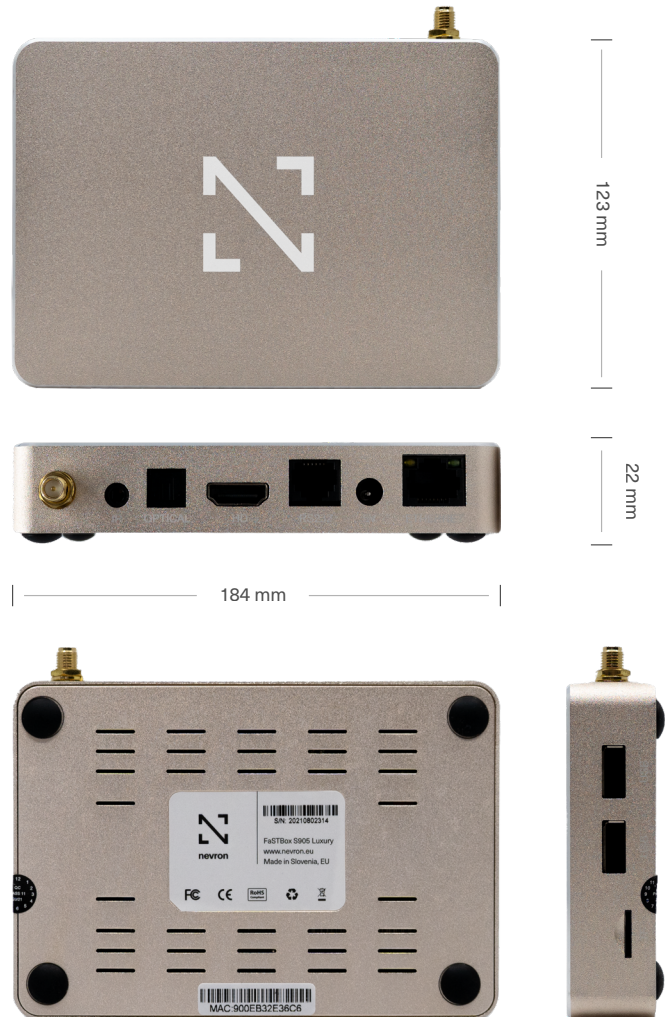

FaSTBox Luxury S905

Set-top box

PRODUCT OVERVIEW

FaSTBox Luxury is designed for the exclusive needs of luxurious 5-star hotels and discerning IPTV and OTT clients. This state-of-the-art device features a powerful Amlogic S905X4 64-bit quad-core ARM® Cortex™ A55 CPU and G31™ MP2 GPU, ensuring a flawless, high-definition viewing experience with 4K UHD resolution.

Weighing just 250g, its sleek metallic case is a perfect match for luxurious interiors, adding a touch of elegance to any room. With advanced connectivity options including Power Over Ethernet (POE) and IR pass-through, installation and control are straightforward and efficient. The device also supports HTML5 through its embedded browser, ensuring compatibility with cutting-edge web technologies.

FaSTBox Luxury comes equipped with 2GB DDR3 memory and 16GB eMMC flash storage, enhancing its responsiveness and capacity for sophisticated applications. The package includes all necessary accessories such as an HDMI cable and power supply, ensuring a hassle-free setup. Elevate your hotel's tech amenities with FaSTBox Luxury — where elegance meets innovation.

PORTS

TECHNICAL SPECIFICATIONS

Hardware

CPU	Amlogic S905X4 64-bit quad core ARM® Cortex™ A55 CPU
GPU	G31™ MP2 GPU processor
Memory	DDR3: 2G B
Flash	eMMC: 16GB
Connectivity	Ethernet and dual-band Wi-Fi (2.4G / 5G)
Power	DC 5V/2A