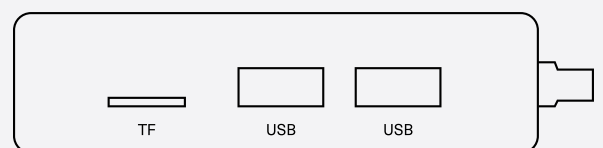

PRODUCT OVERVIEW

FaSTBox Luxury is designed for the exclusive needs of luxurious 5-star hotels and discerning IPTV and OTT clients. This state-of-the-art device features a powerful Amlogic S905X4 64-bit quad-core ARM® Cortex™ A55 CPU and G31™ MP2 GPU, ensuring a flawless, high-definition viewing experience with 4K UHD resolution.

Discover stunningly clear visuals and seamless performance, thanks to its advanced native video player with hardware video decoding up to 4K UHD. This eliminates image jitter, sound lag, and picture distortion, offering guests an immersive viewing experience. Powered by Android OS 11.0, FaSTBox Luxury integrates effortlessly with existing systems, providing enhanced security, performance, and flexibility.

Weighing just 250g, its sleek metallic case is a perfect match for luxurious interiors, adding a touch of elegance to any room. With advanced connectivity options including Power Over Ethernet (POE) and IR pass-through, installation and control are straightforward and efficient. The device also supports HTML5 through its embedded browser, ensuring compatibility with cutting-edge web technologies.

FaSTBox Luxury comes equipped with 2GB DDR3 memory and 16GB eMMC flash storage, enhancing its responsiveness and capacity for sophisticated applications. The package includes all necessary accessories such as an HDMI cable and power supply, ensuring a hassle-free setup. Elevate your hotel's tech amenities with FaSTBox Luxury — where elegance meets innovation.

PORTS