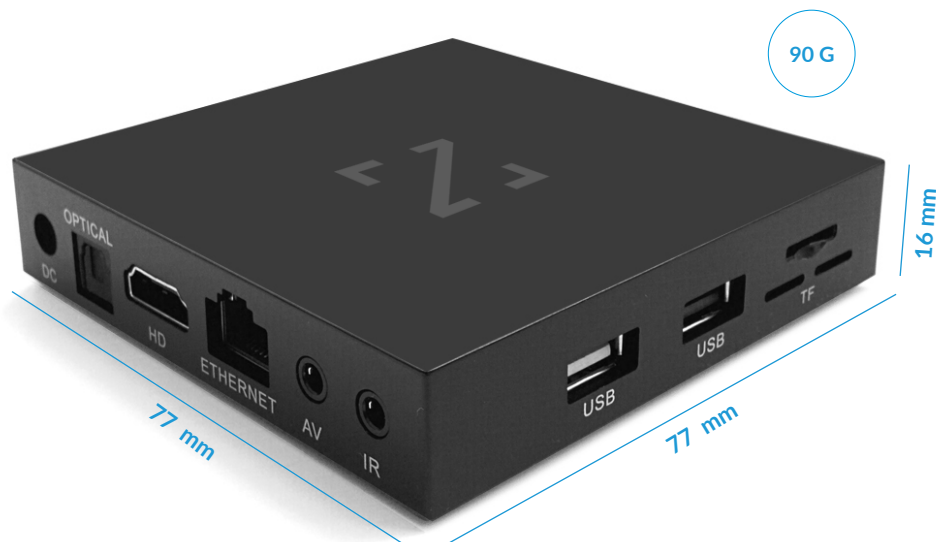

FaSTBox

Standard

IPTV and OTT Android STB

A client device enabling IPTV and OTT features on a TV set. Use native player utilizing hardware video decoding (up to 4K UHD) directly on chipset, eliminating issues with image and sound jitter, picture distortion and artifacts due to insufficient performance seen in players with software decoding. Support OTT technology allowing to access content via the Internet.

Runs on **Android**, an absolute winner platform for IPTV and OTT client devices and No.1 mobile OS in the world.

ANDROID OS 11
Performance, security and flexibility of the most popular mobile OS in the world