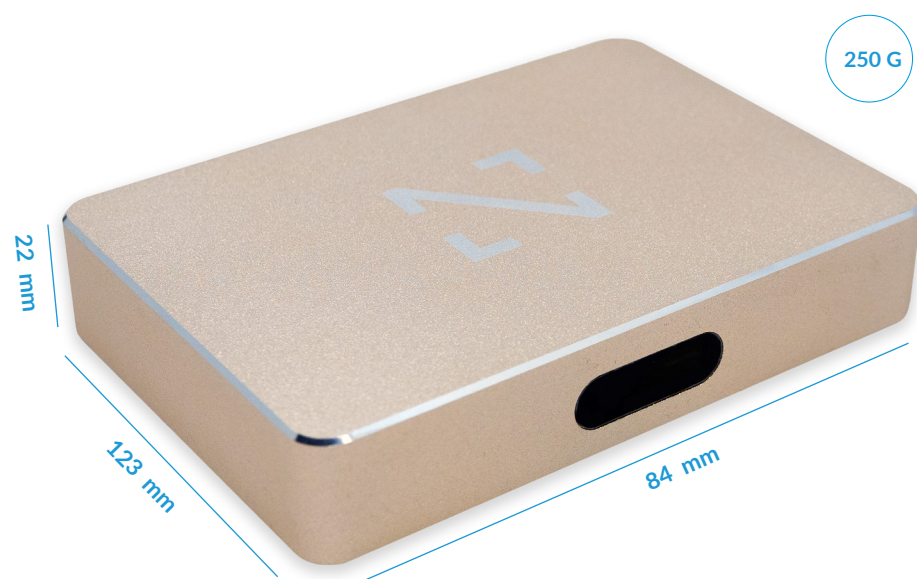

FaSTBox

Luxury

IPTV Set Top Box supporting 4K UHD and designed to meet the highest requirements of luxurious 5-star hotels.

FaSTBox is a product line that covers client devices used to consume video and audio content. FaSTBox Luxury supports 4K UHD and is designed to meet the highest requirements of luxurious 5-star hotels and most demanded clients in IPTV and OTT market. Native video player utilizes hardware video decoding (up to 4K UHD) directly on chipset, which eliminates issues with image and sound jitter, picture distortion and artifacts due to insufficient performance, seen in players with software decoding.

Runs on **Android**, an absolute winner platform for IPTV and OTT client devices and No.1 mobile OS in the world.

ANDROID OS 9

Performance, security and flexibility of the most popular mobile OS in the world

HTML 5

All WEB apps are available in embedded browser, supporting HTML 5 specifications