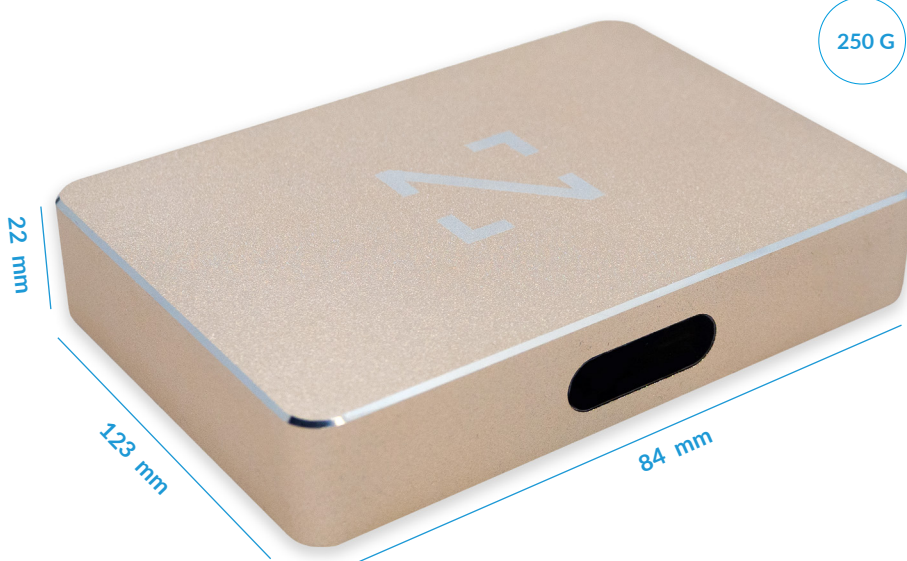

APPLICATIONS: IPTV, Over The Top, Hospitality TV, Campus TV, Enterprise TV, Maritime